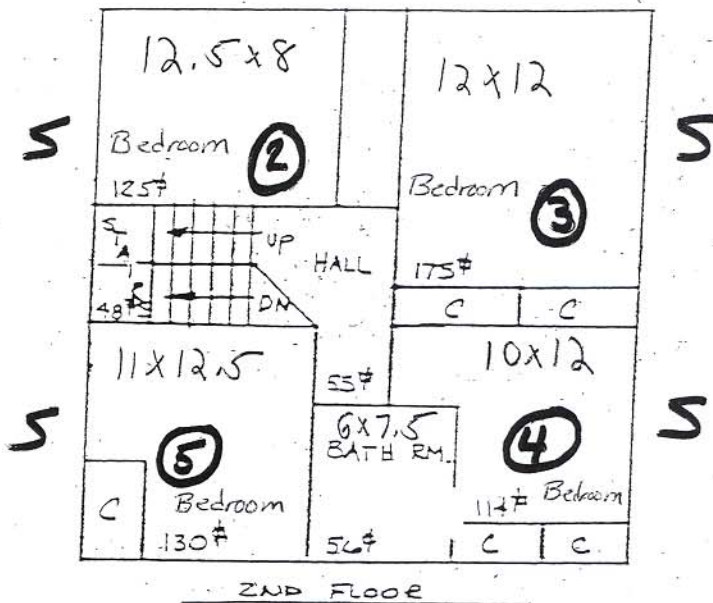

CONNECTICUT COLLEGE

NEW LONDON, CONNECTICUT

358 MOHEGAN AVE

Earth House  
(North Cottage)

Singles: 7 spaces

SCALE: 1" = 10'-0"