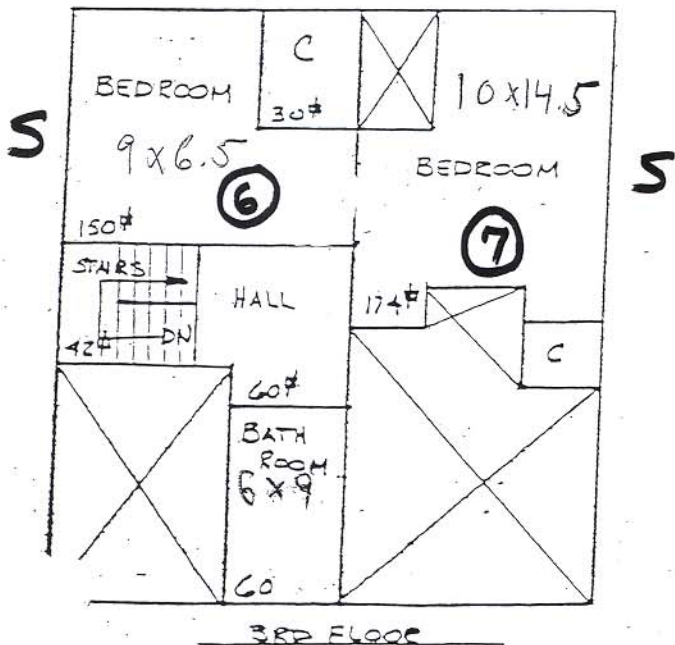

CONNECTICUT COLLEGE

NEW LONDON, CONNECTICUT

358 MOHEGAN AVE

Earth House  
(North Cottage)

Singles: 7 spaces

SCALE: 1" = 10'-0"