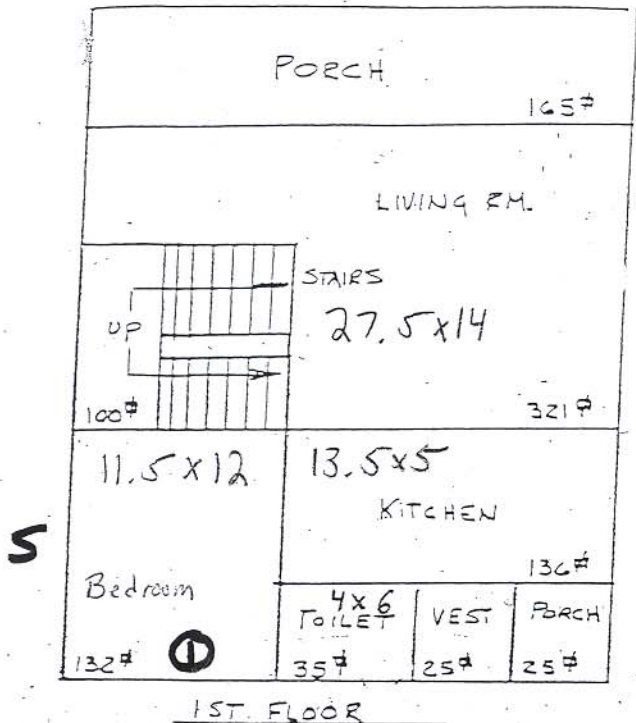

CONNECTICUT COLLEGE

NEW LONDON, CONNECTICUT

358 MOHEGAN AVE

Earth House  
(North Cottage)

Singles: 7 spaces

SCALE: 1" = 10'-0"