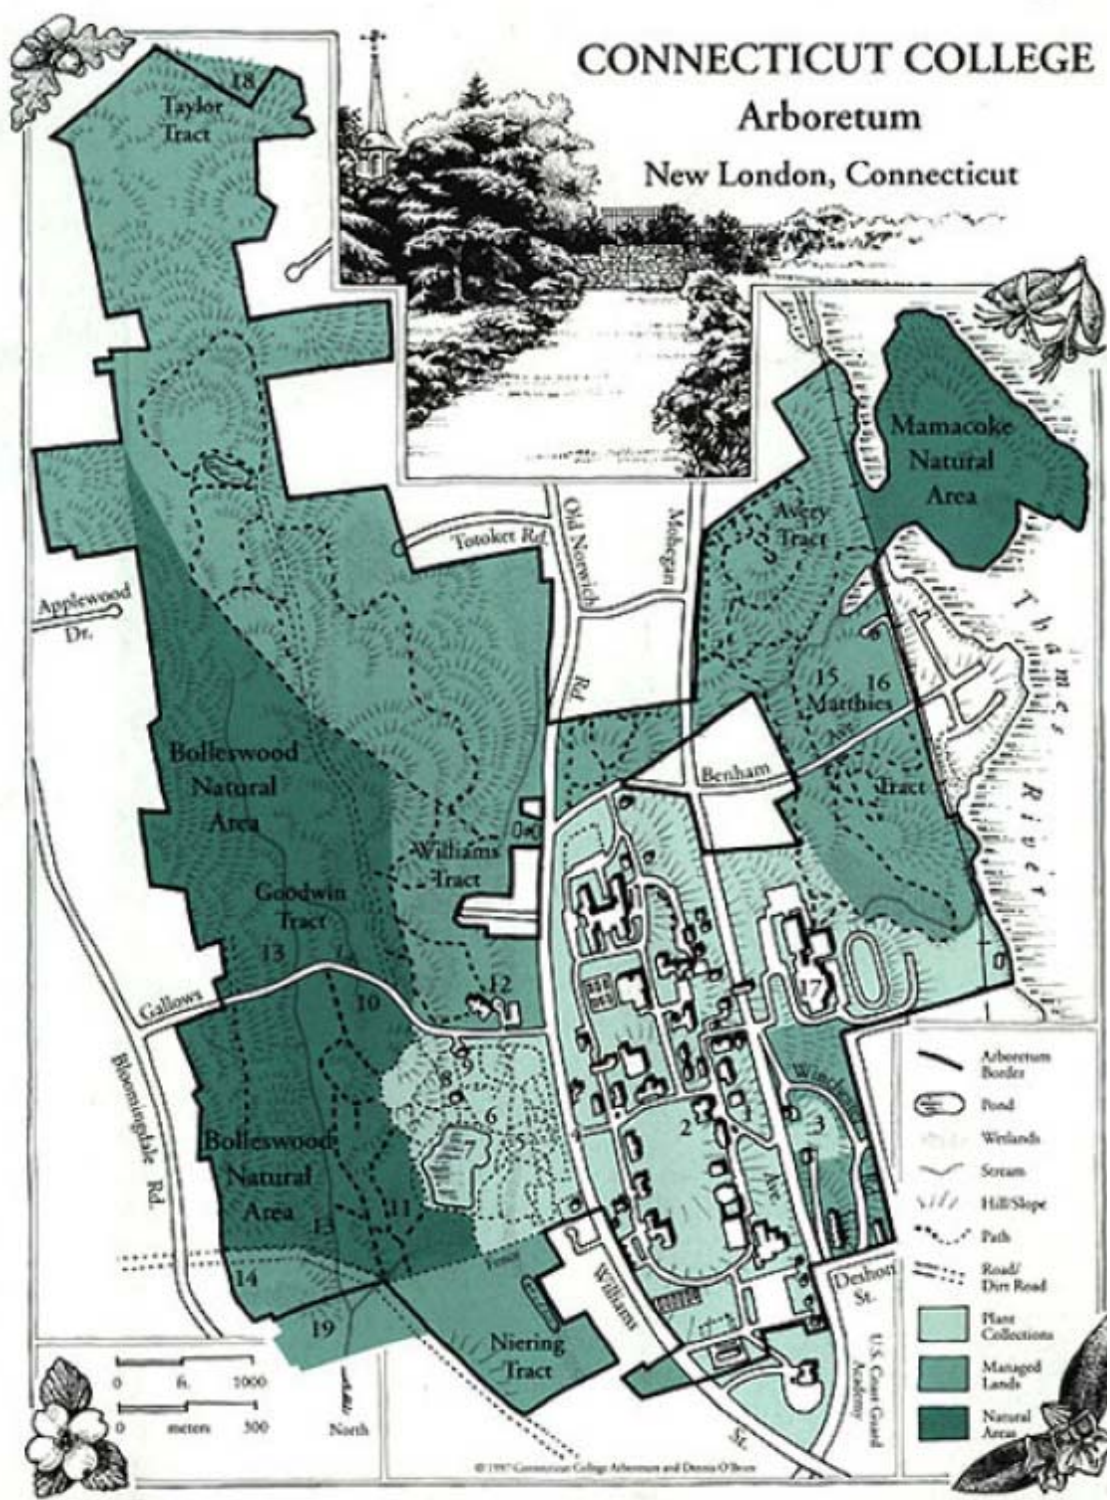

CONNECTICUT COLLEGE Arboretum New London, Connecticut