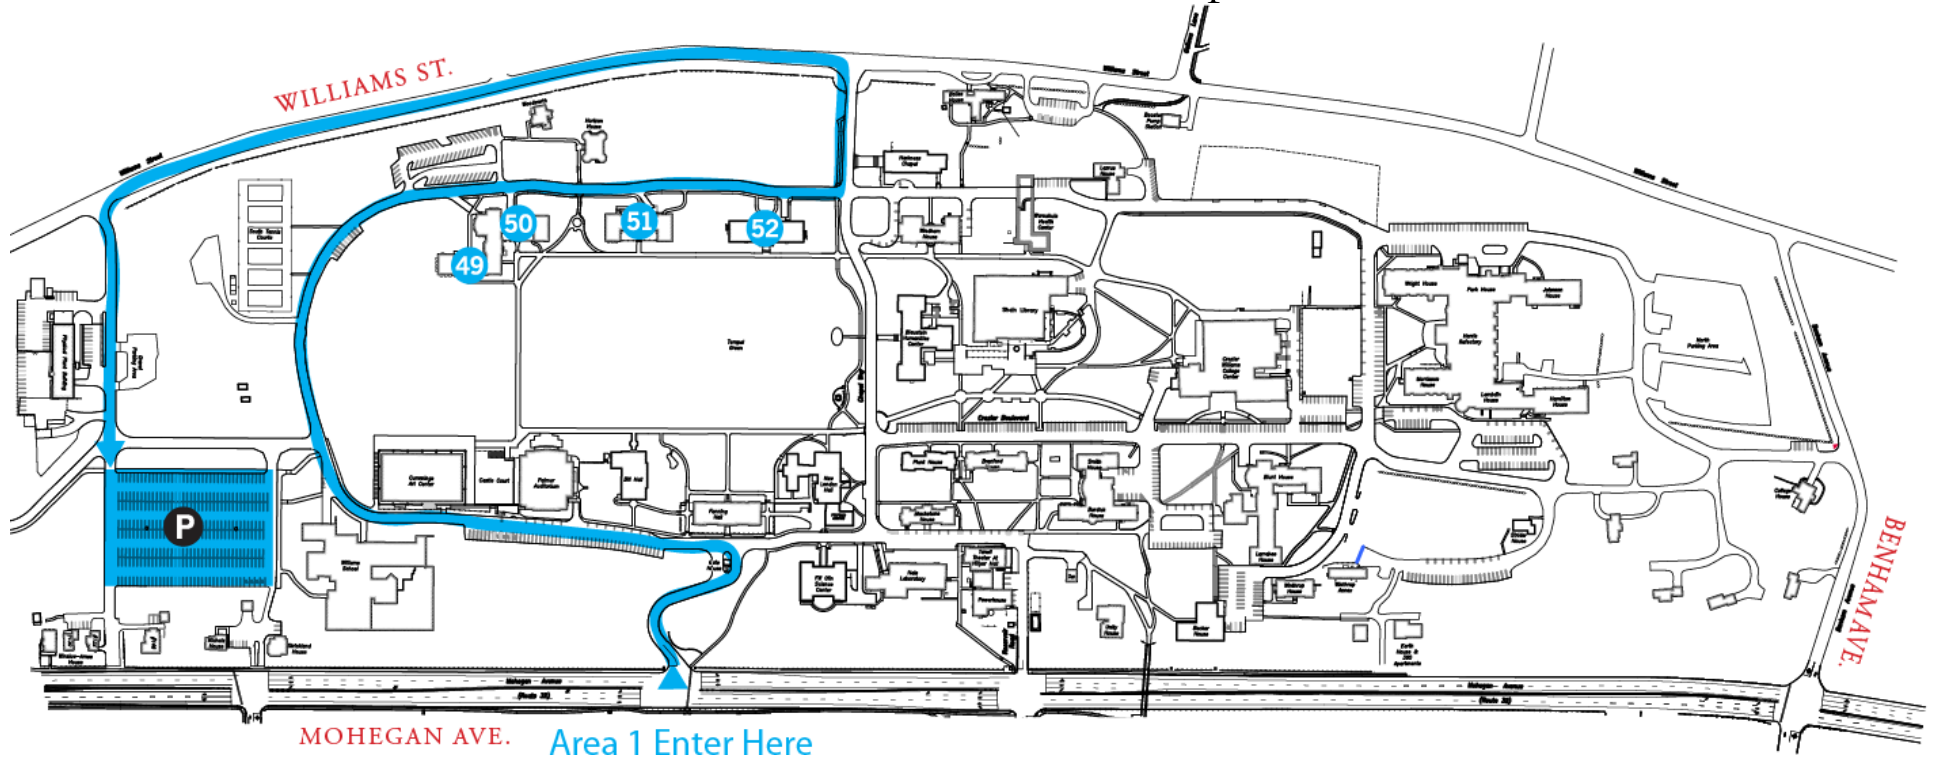

CONNECTICUT COLLEGE

New Student Arrival Move In Map – Area 1

Area 1

- 49 – Freeman House
- 50 – Jane Addams House
- 51 – Harkness House
- 52 – Knowlton House

If you have any questions, please do not hesitate to contact us at 860-439-2834 or housing@conncoll.edu